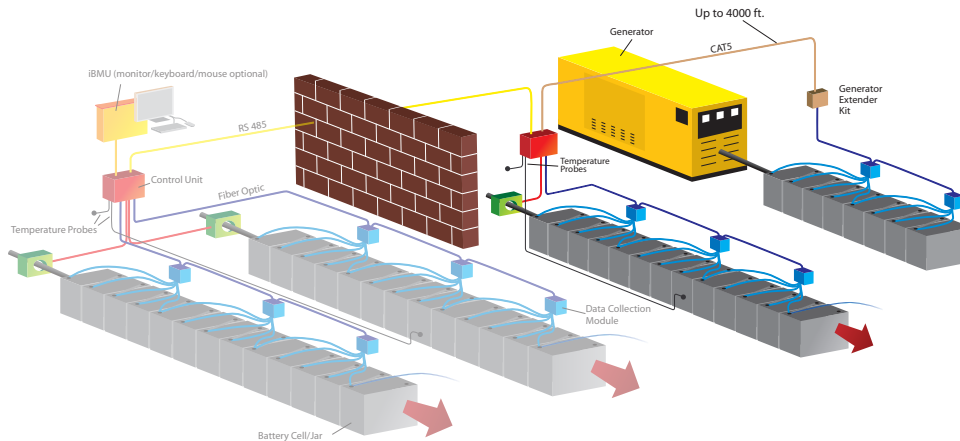

## Generator Extender Kit

**Monitor your auxiliary batteries as well as your UPS batteries with one system.** Avoid unnecessary exposure to an expensive outage. The Cellwatch Generator Extender Kit extends the functionality of your Cellwatch system. Auxiliary batteries, the next weak link in the continuous power chain, can be monitored utilizing the same system that is installed on your UPS batteries.

## FEATURES AND BENEFITS

- 24x7 online monitoring of all batteries and charger status
- Records:
  - Voltage per cell or jar/bloc
  - Ohmic Value (OV) per cell or jar/bloc
  - Historical trends per cell
  - Alarm settings per cell/string/battery
- Auxiliary battery information is incorporated into the monitoring system quickly and easily
- Full closure of the power continuity loop with one system
- Maximize battery return on investment across the entire enterprise
- Proactive battery management tool
- User friendly
- Easy to install

## REMOTE MONITORING OPTIONS

Once the Generator Extender Kit is added to a Cellwatch system, remote monitoring of the auxiliary batteries is performed as with all batteries being monitored by the Cellwatch system. The auxiliary battery appears in the software as a standalone battery and all remote functions are accessible.

## MONITORING YOUR AUXILIARY BATTERIES

The Cellwatch Generator Extender Kit will fit most battery applications:

- Generator starter battery sets
- Switch tripping batteries
- PABX batteries
- Telecom batteries
- Utility batteries
- Emergency lighting central batteries